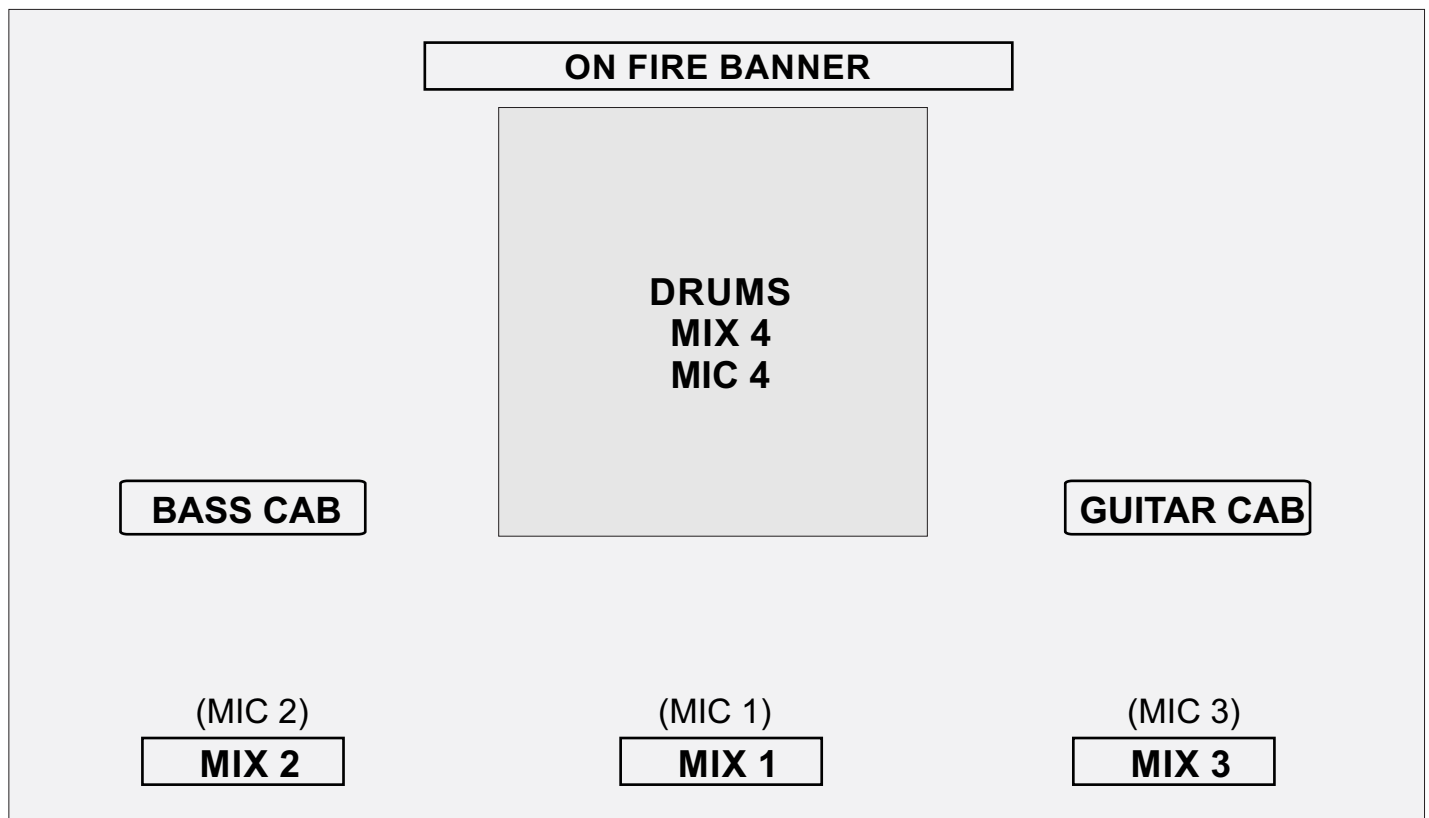

# STAGE PLOT

Contact: Criss Markulis - Website: [www.OnFireRockBand.com](http://www.OnFireRockBand.com)

**SPECIAL INSTRUCTIONS:** Mics for each drum and overheads for cymbals.

# STAGE PLOT